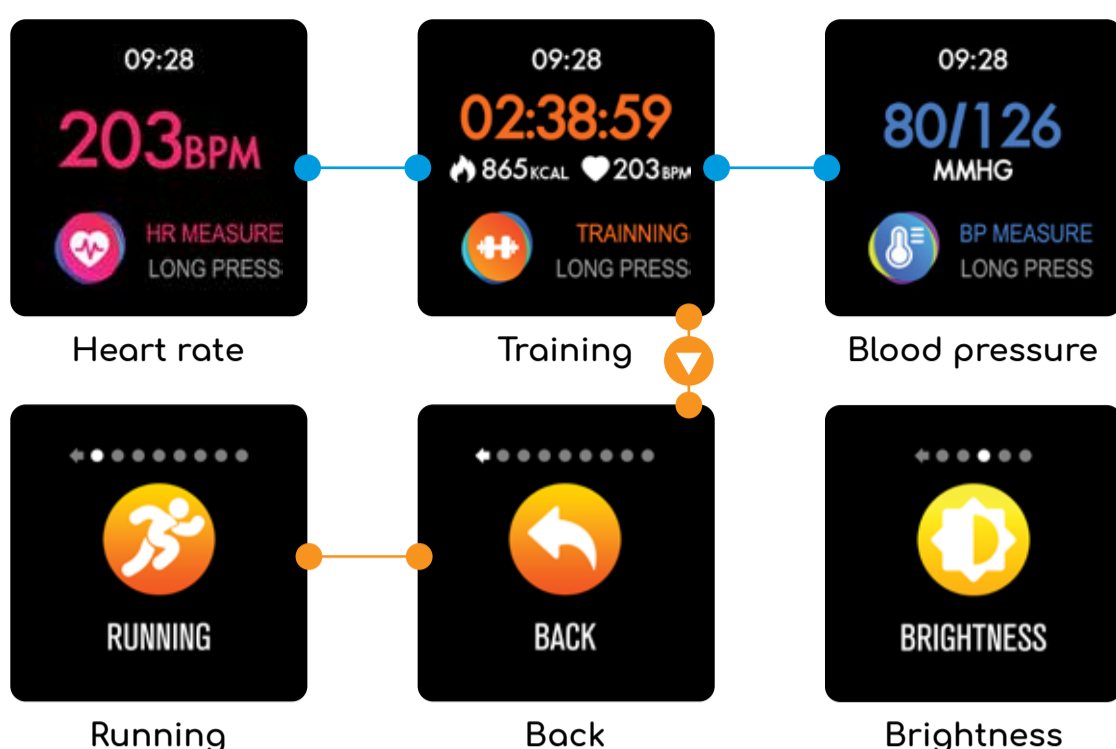

Simplified EU Declaration of Conformity

Hereby, Onyx Group Limited declares that the radio equipment type smartwatch is in compliance with Directive 2014/53/EU. The full text of the EU declaration of conformity is available at the following internet address: www.abyx-fit.com/certifications