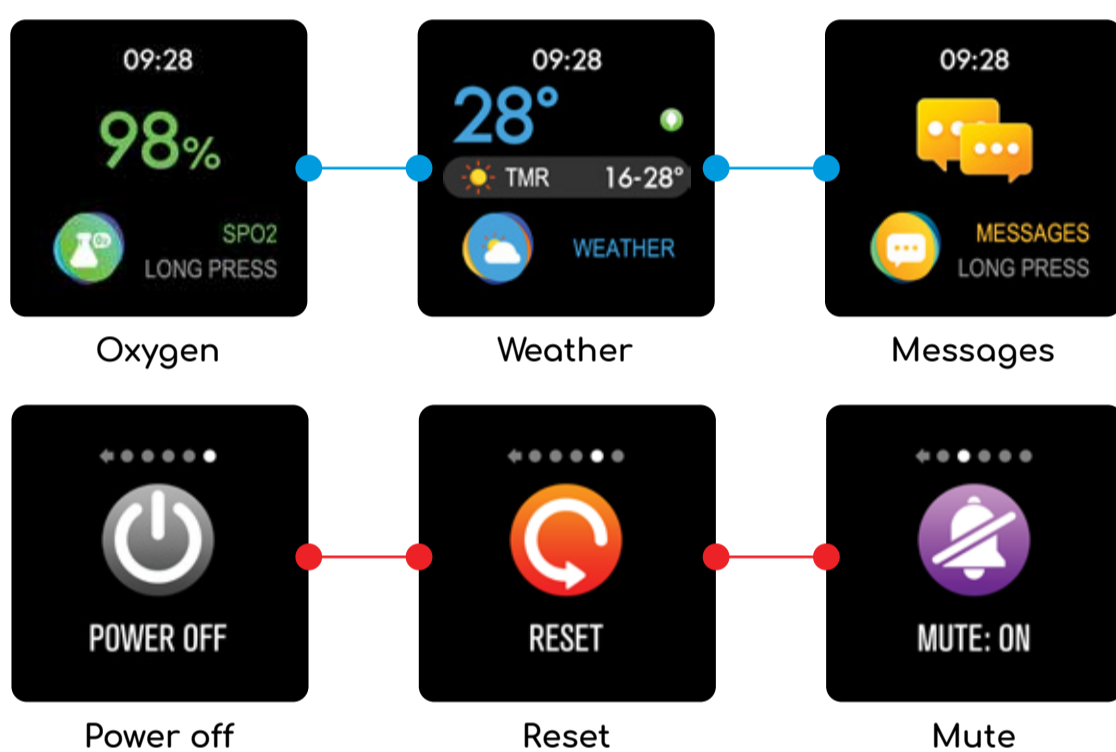

ABYX™

5/F Heng Shan CTR, 145 Queen's Road East, Wanchai, Hong Kong

Imported by: TRAX DISTRIBUTION SAS, 18 Allée du Grand Totem, 38070, St-Quentin-Fallavier-France

Ref: ABYX-FIT-TCH
Batch: 190041804