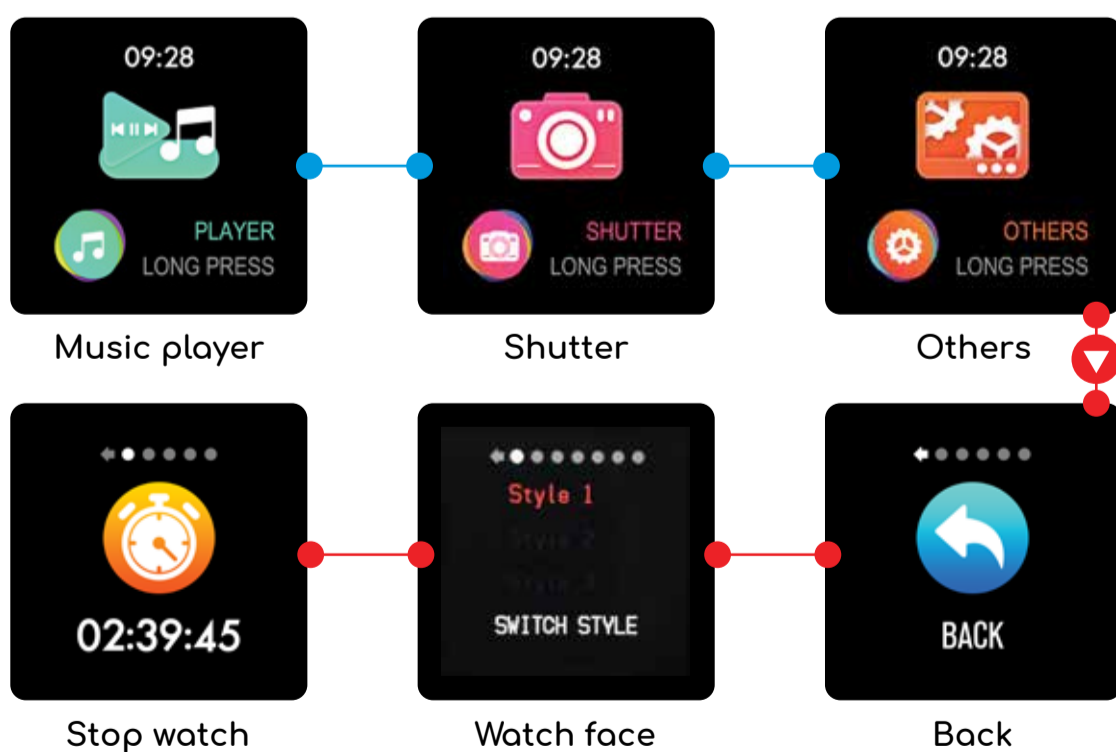

All brands or product names are or may be trademarks of their respective owners. Pictures and specifications are not contractual. 1 year warranted. Made in PRC.
Les marques citées sont des marques déposées par leur fabricant respectif.
Photos et caractéristiques non contractuelles. Garantie : 1 an. Fabriqué en RPC.
De vermeldde merken zijn gedeponeerde merken door hun respectievelijke producent.
Foto's en kenmerken niet contractueel. Geproduceerd in China. Garantie: 1 jaar.
Die zitierten Marken sind durch die jeweiligen Hersteller eingetragene Marken.
Fotos und technische Daten sind unverbindlich. Hergestellt in China. Garantie: 1 Jahr.